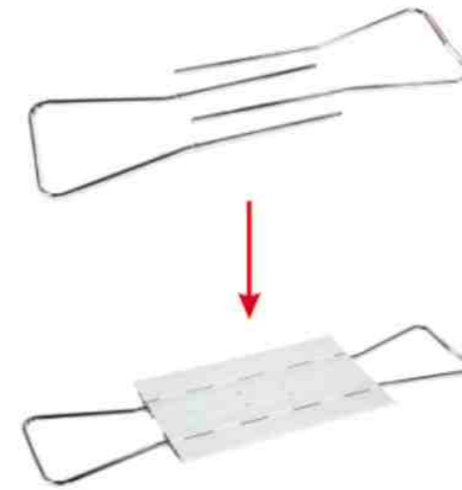

CA400 with standard Platform

2.Flat leg configuration for working adjacent to a wall.