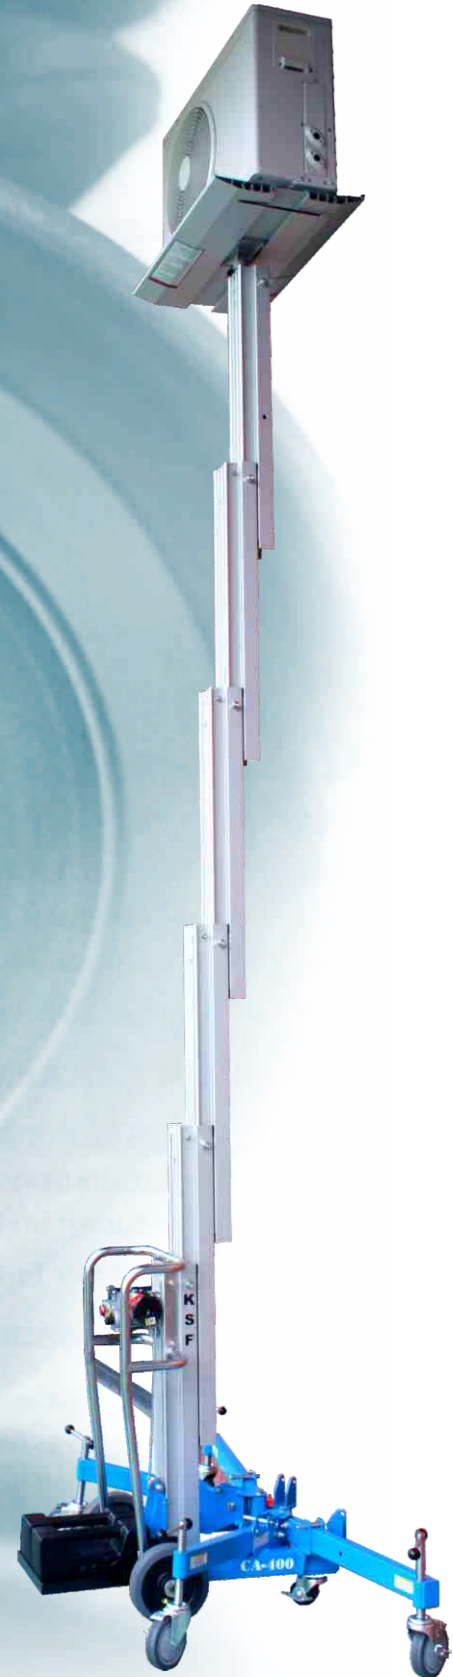

# Easy Load, Easy Lift!

*\*Powered Lifter!*

CA400 Stowed

Spec / Model	CA-400
Voltage	220V
Basic height	96 CM
Lifting height	396 CM
Load Capacity- Standard Platform	150 KG
Load Capacity- Optional Cradle	120 KG
Operate dimension	101 x 97CM
Machine weight	66 KG